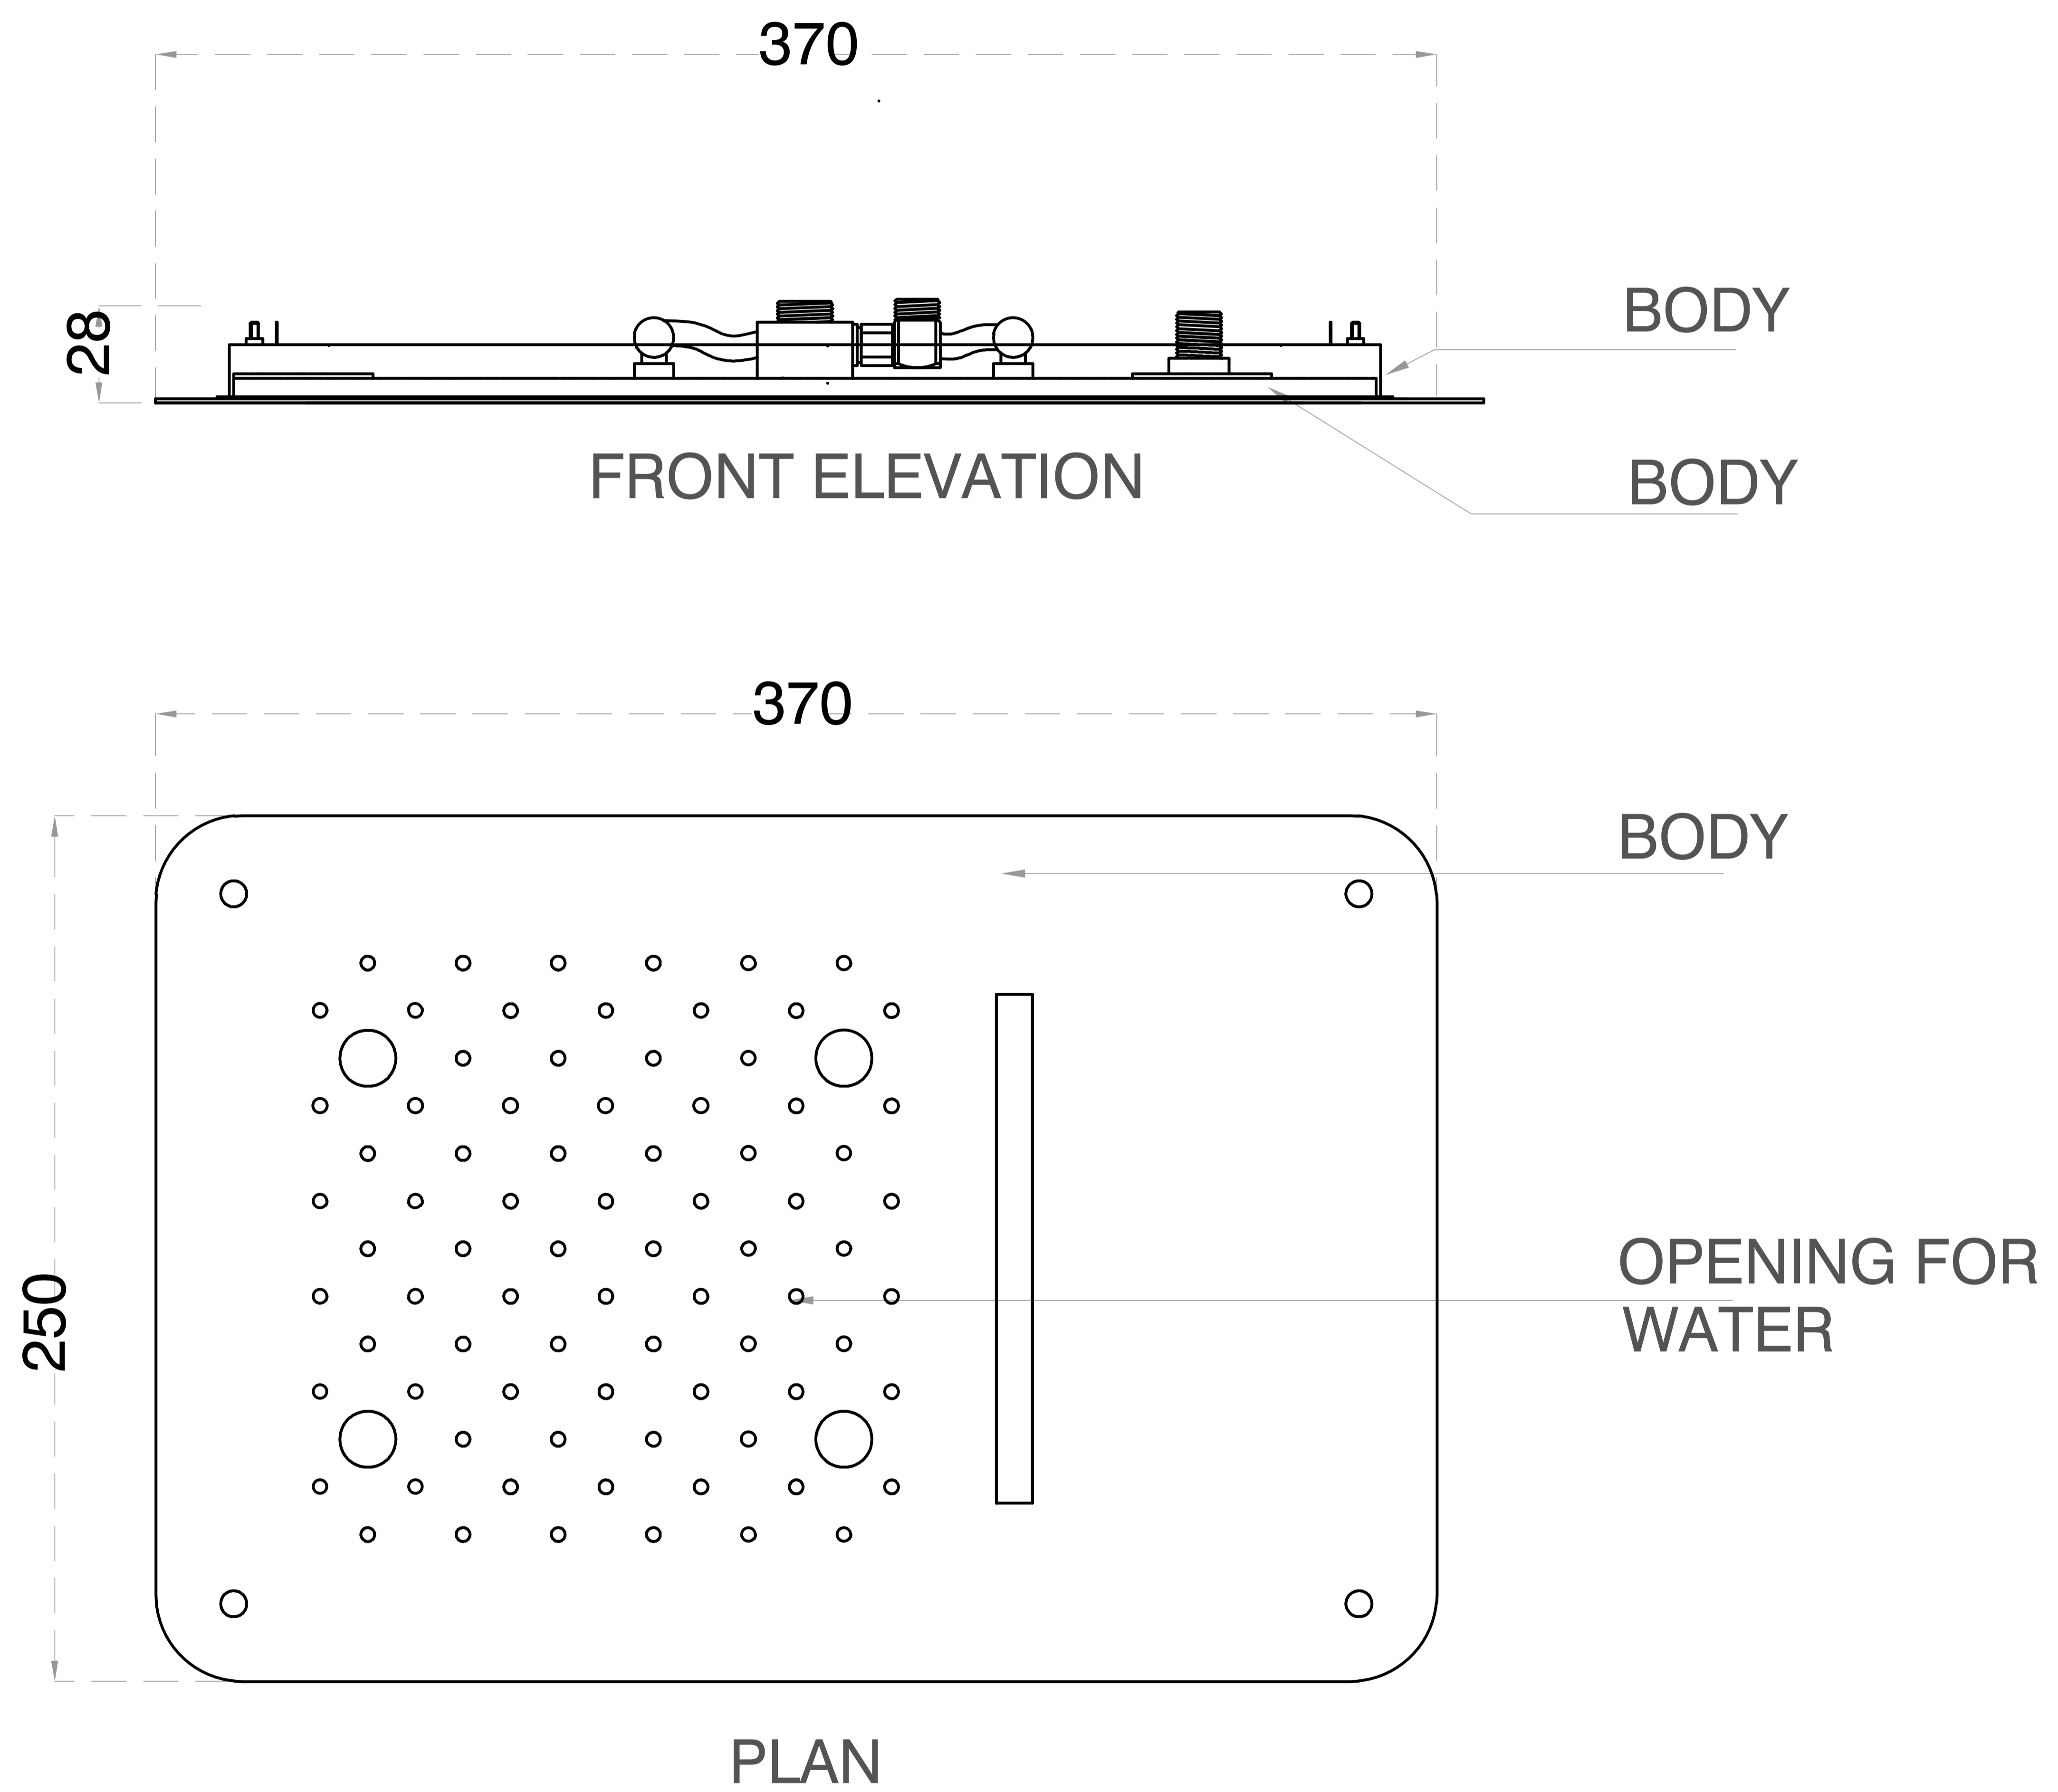

# Triple-Function Ceiling Concealed Shower

Product Code : 5108

## Technical Drawing

All dimension are in **mm**